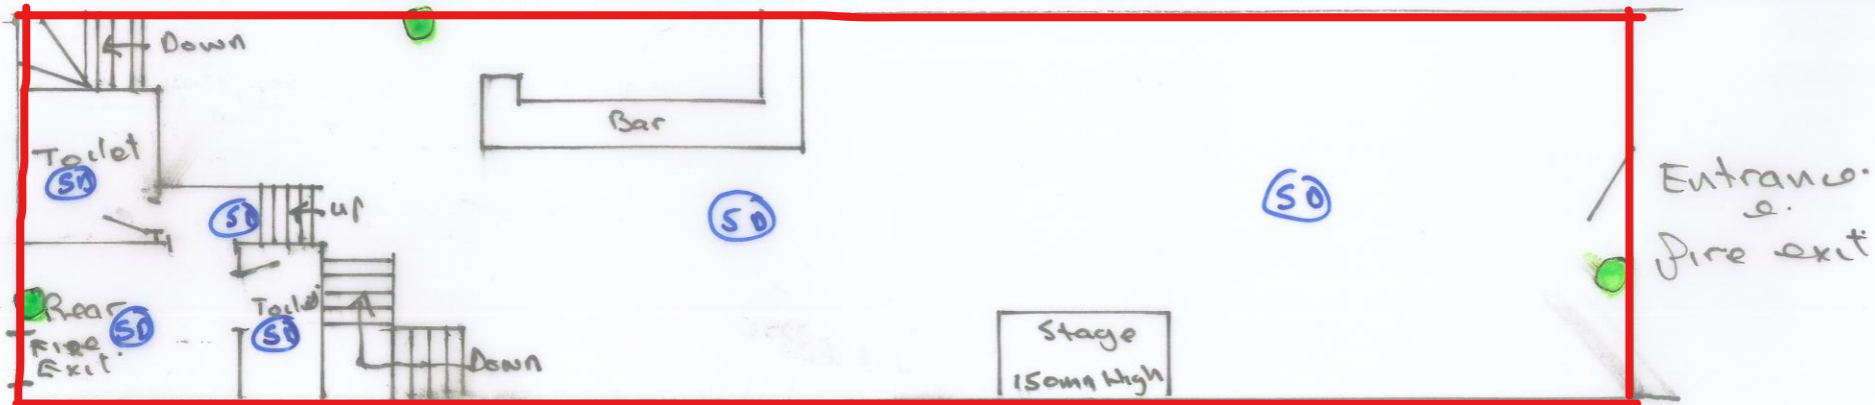

Appendix A1

Ground floor

● = Fire extinguisher
SD = Smoke detector

Basement

36 Castle Street
Swansea
SA1 1HZ
Scale 1:100